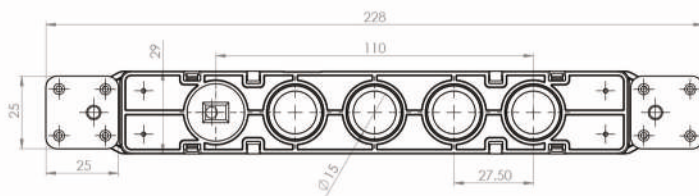

## ابعاد و اندازه ها ● Scale and Dimension

Drivers

HMI

Peripheral  
Device

LED Lamps

Remote

Range Hoods

MT 121